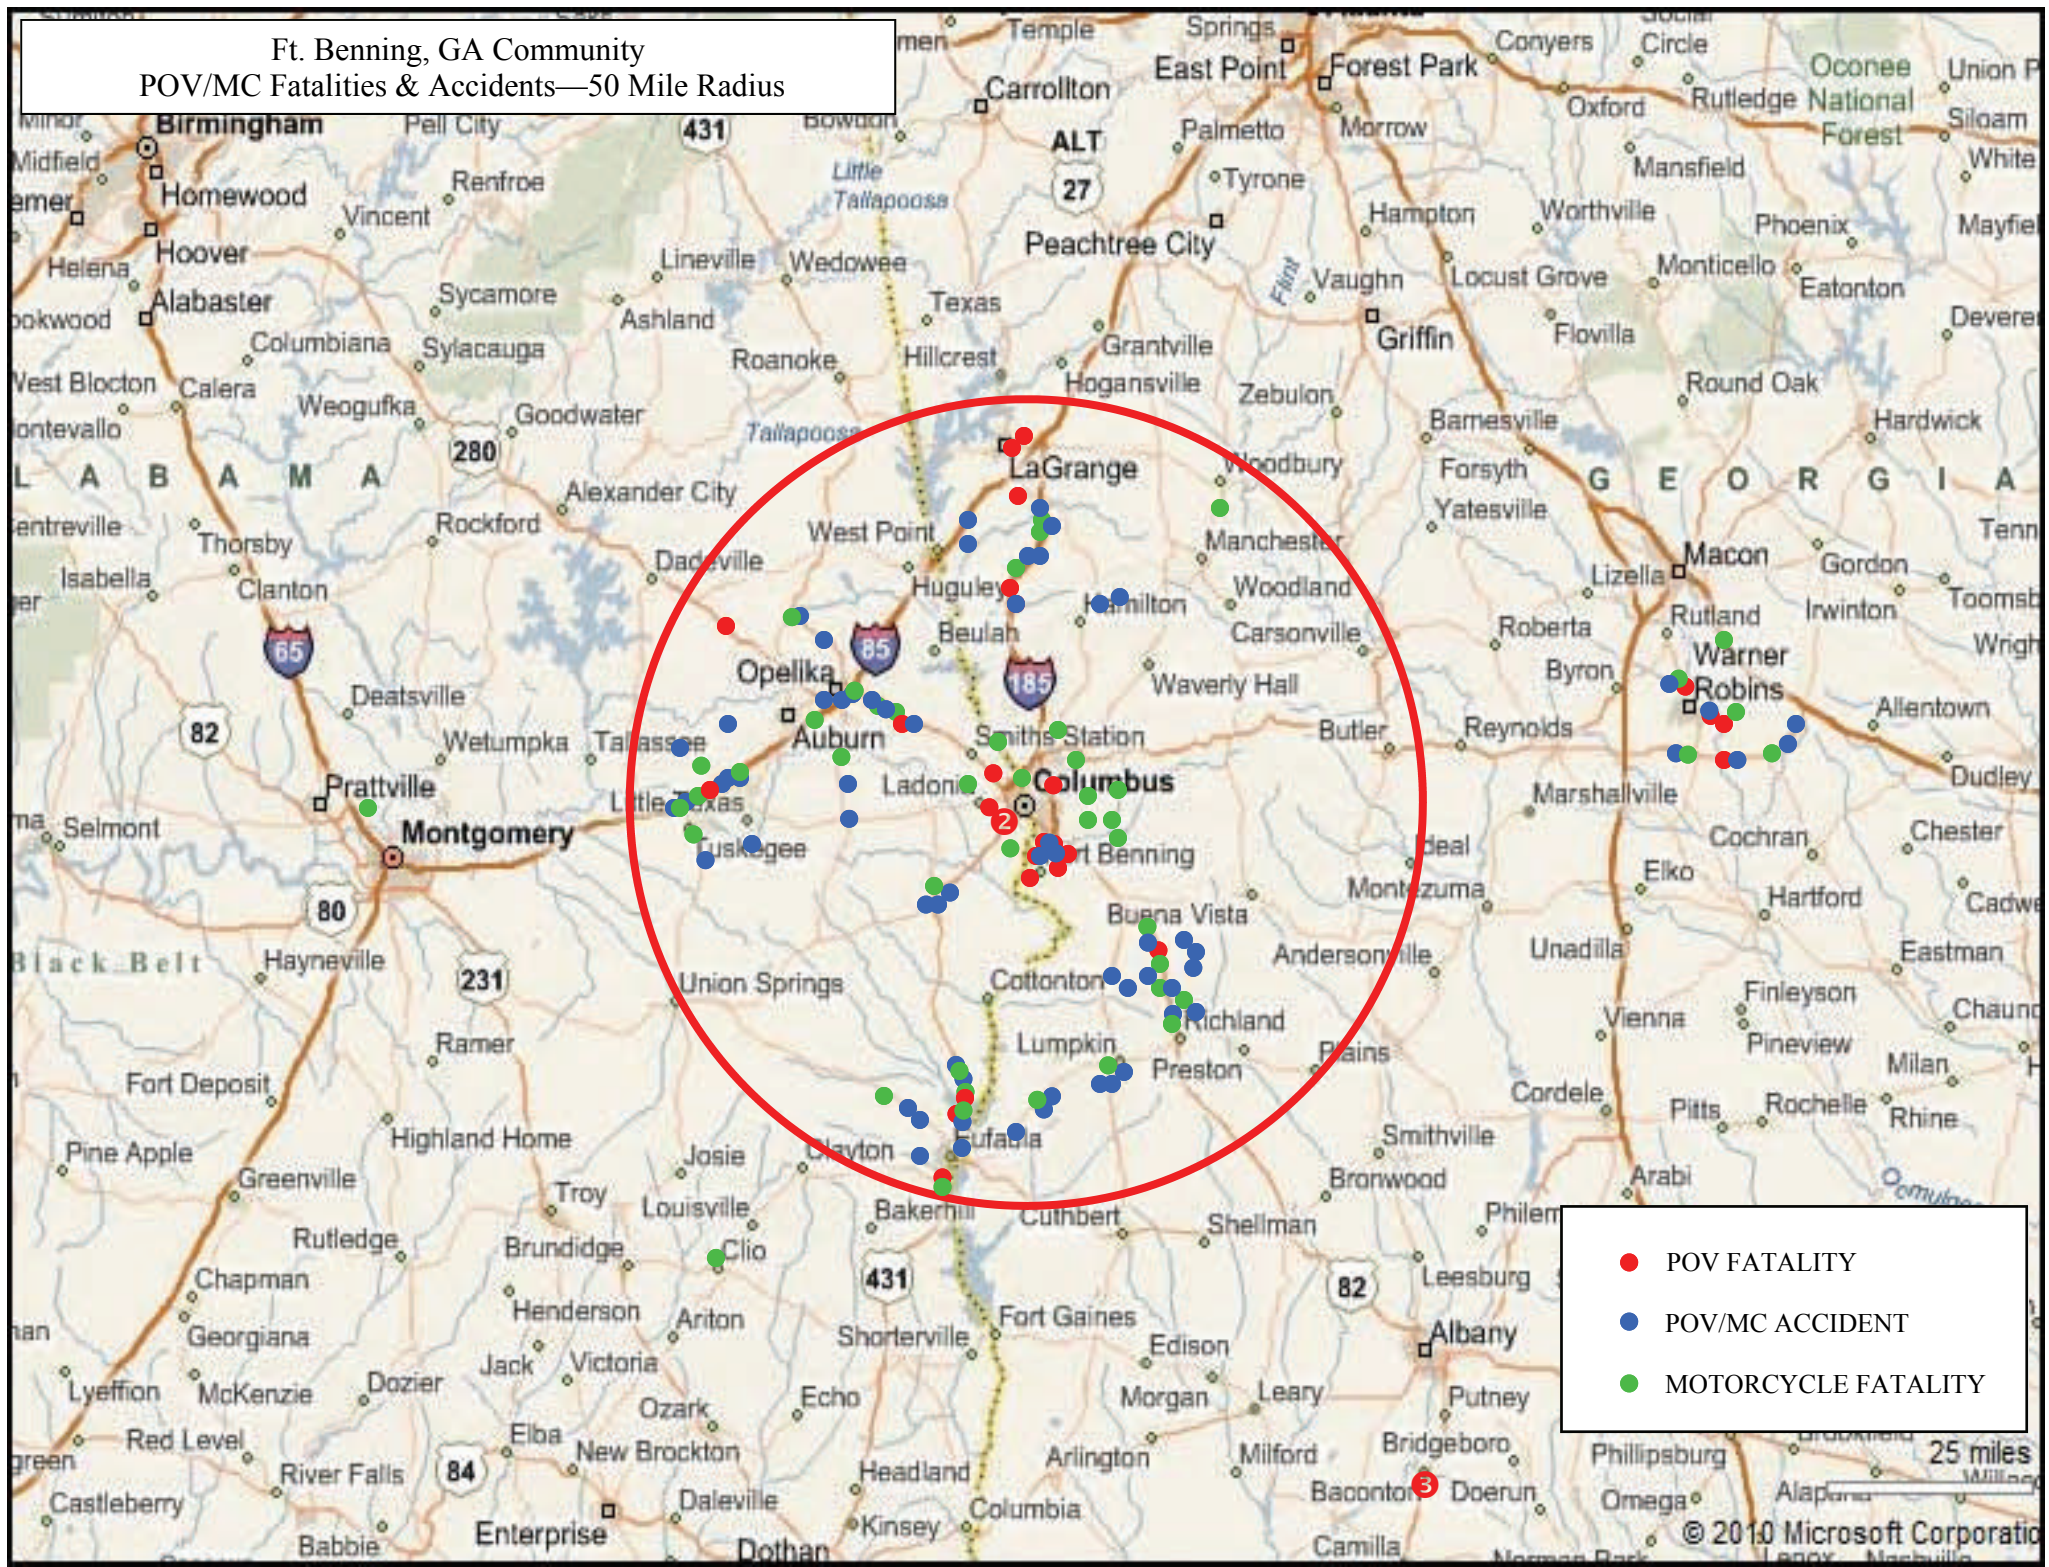

Ft. Benning, GA Community  
POV/MC Fatalities & Accidents—50 Mile Radius

- POV FATALITY
- POV/MC ACCIDENT
- MOTORCYCLE FATALITY